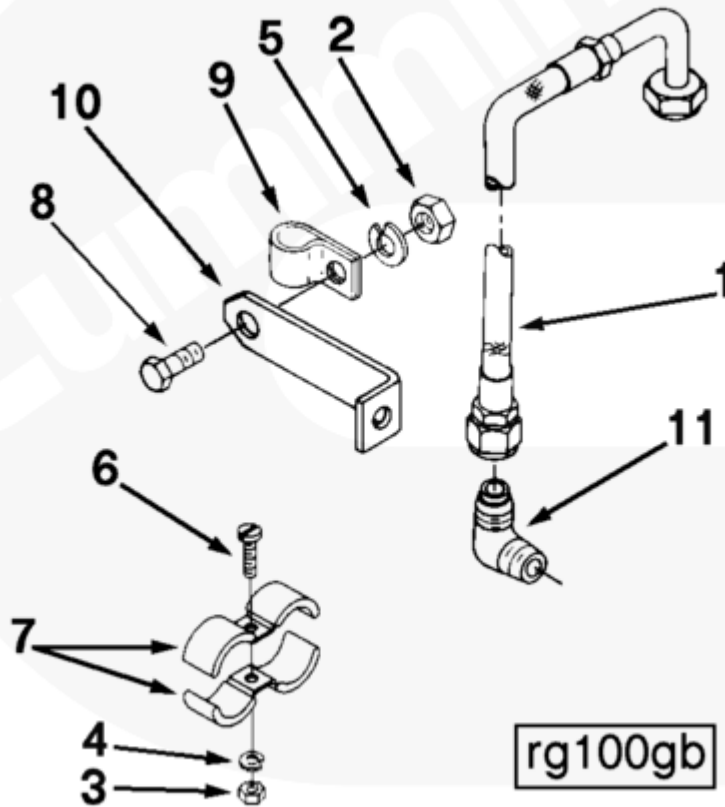

Parts Catalog - Option Detail

Electronic Parts Catalog - Option Detail				
Option	Group	Graphic	Film Card	Date
RG1711	16.05	rg100gb	F	15-SEP-94
Engines	NH/NT 855, NT495, NT743, NTA855 N106			

©Cummins Inc

[SMALL](#) | [MEDIUM](#) | [LARGE](#)

Cart	Ref No	Part Number	Part Description	Required	Remarks
<input type="button" value="View My Cart"/>					
		RG1711	Marine Gear Hose		Aeroquip FC234 marine gear...(More)
					hose to plumb MG509 shallow
					Case gear to engine mounted

					oil cooler.
<input type="checkbox"/>	1	AM12055 SS	Flexible Hose	2	
<input type="checkbox"/>	2	S 205	Regular Hexagon Nut	1	3/8 - 24 UNF.
<input type="checkbox"/>	3	S 251	Regular Hexagon Jam Nut	1	1/4 - 28 UNF
<input type="checkbox"/>	4	S 600	Lock Washer	2	1/4 in.
<input type="checkbox"/>	5	S 604	Lock Washer	1	3/8 in.
<input type="checkbox"/>	6	S 1315	Pan Head Cap Screw	2	1/4 - 28 x 1 in.
<input type="checkbox"/>	7	68121	Clip	4	1 1/8 inch
<input type="checkbox"/>	8	69793	Hexagon Head Cap Screw	1	3/8 - 24 X 3/4 in.
<input type="checkbox"/>	9	107460	Clip	2	
<input type="checkbox"/>	10	114307	Tube Brace	1	
<input type="checkbox"/>	11	3034124	Male Adapter Elbow	4	